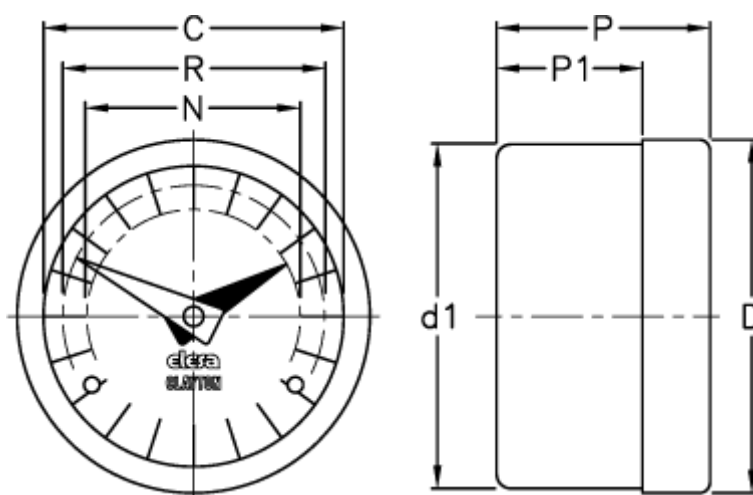

# Data Sheet

Article number: 2307070551  
Description: E+G Gravity indicator  
GA12-0016-D

## Measures

C = 60  
D = 68.5  
D1 = 67.0  
N = 44  
P = 32  
P1 = 25.0  
R = 51